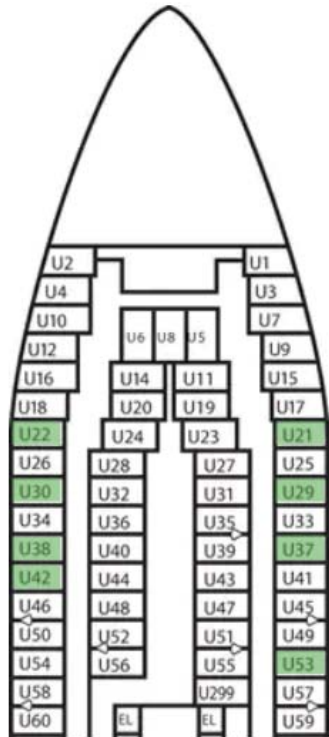

6C
UPPER
DECK 6
FORWARD
\$204 PP

GREEN AVAILABLE

6B
RIVIERA
DECK 4
MIDSHIP
\$199 PP

GREEN AVAILABLE

6B
MAIN
DECK 5
FORWARD
\$199 PP

GREEN AVAILABLE

6A
RIVIERA
DECK 4
AFT
\$194 PP

GREEN AVAILABLE