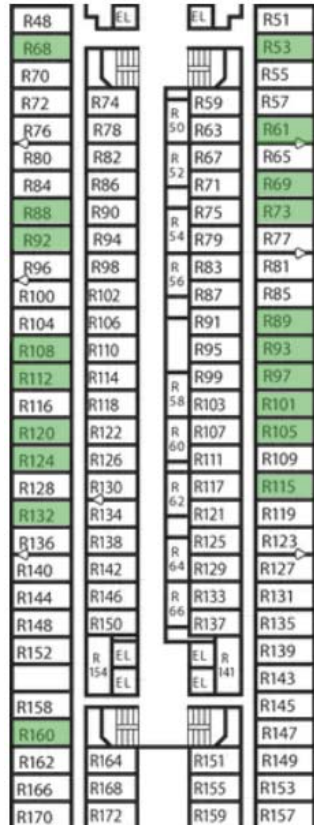

6C
UPPER
DECK 6
FORWARD
\$204 PP

GREEN AVAILABLE

6B
RIVIERA
DECK 4
MIDSHIP
\$199 PP

GREEN AVAILABLE

6B
MAIN
DECK 5
FORWARD
\$199 PP

GREEN AVAILABLE

6A
RIVIERA
DECK 4
AFT
\$194 PP

GREEN AVAILABLE