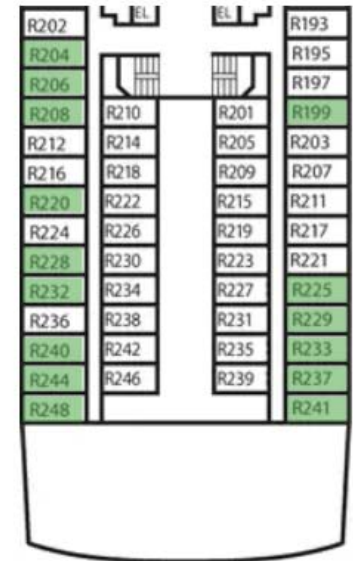

6C
UPPER
DECK 6
FORWARD
\$204 PP

GREEN AVAILABLE

6B
RIVIERA
DECK 4
MIDSHIP
\$199 PP

GREEN AVAILABLE

6B
MAIN
DECK 5
FORWARD
\$199 PP

GREEN AVAILABLE

6A
RIVIERA
DECK 4
AFT
\$194 PP

GREEN AVAILABLE