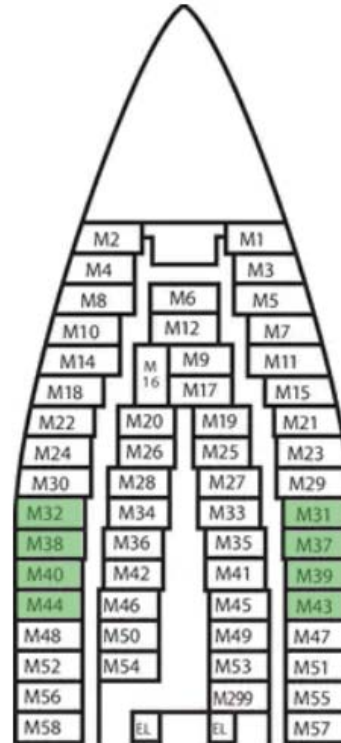

6C
UPPER
DECK 6
FORWARD
\$204 PP

GREEN AVAILABLE

6B
RIVIERA
DECK 4
MIDSHIP
\$199 PP

GREEN AVAILABLE

6B
MAIN
DECK 5
FORWARD
\$199 PP

GREEN AVAILABLE

6A
RIVIERA
DECK 4
AFT
\$194 PP

GREEN AVAILABLE